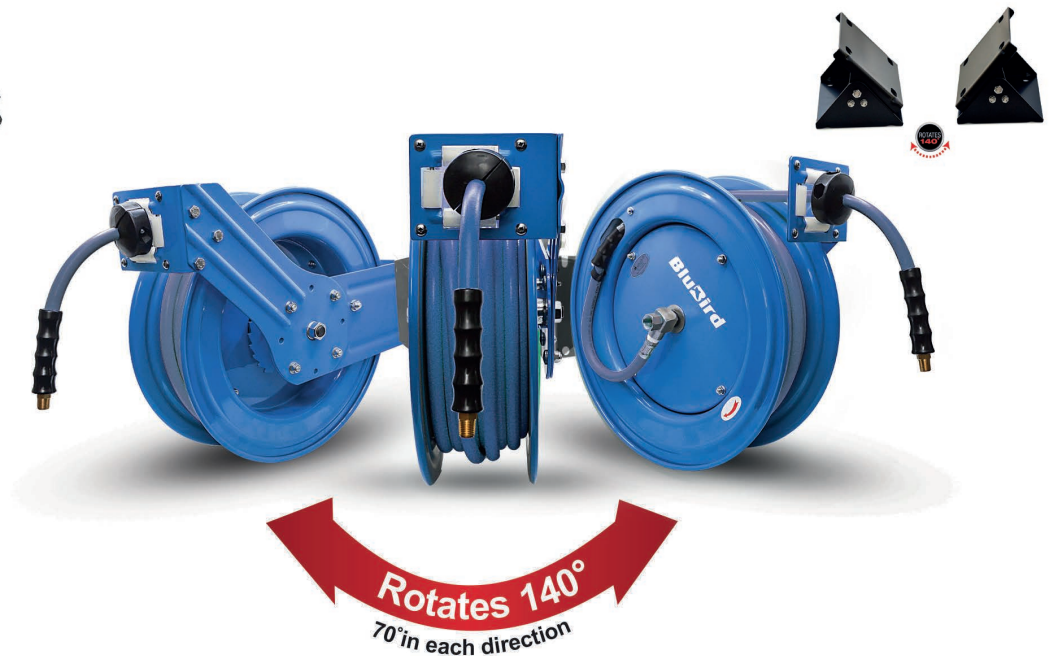

Swivel Mount for dual arm hose reels

Model#	SKU#	Description	L" X W" X H"	Color
HRS3812	10010797	Hose Reel 140° Swivel Mount for Single Arm Hose Reel	8.5x 5.5x 4.5	Black, Blue
HRS3812DA	10010805	Hose Reel 140° Swivel Mount for Dual Arm Hose Reel	11x 7.5x 5.5	Blue