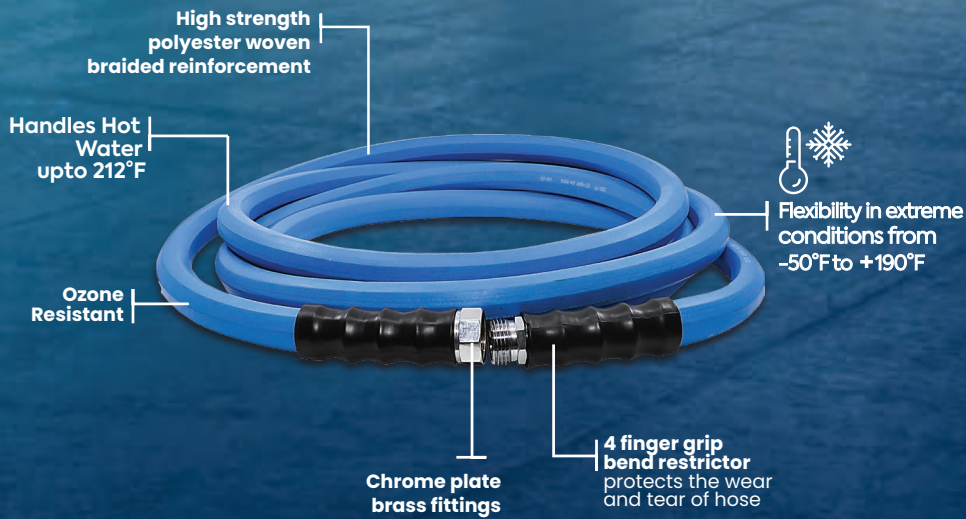

**1** Year Warranty

**Lead-in Rubber Water Hose**

Perfect Water Hose for Lawn & Garden

**100% Rubber**

Premium Heavy-Duty Lead-in Hose

- Male and female Connections
- Extreme weather flexibility
- Lightweight, coils easily
- No memory - lays flat
- Abrasion resistant
- Kink resistant core design
- 3/4 in. 2 GHT fittings both ends
- 500 PSI Burst pressure

## Lead-in Rubber Water Hose

### Connects water hose reel to the compressor.

- Absorbs the shock loads produced by water out let
- 40% lighter than standard rubber water hoses
- Chrome plated solid brass fittings superior than aircraft aluminium
- High strength polyester braided reinforcement
- Maintains integrity under extreme weather conditions
- Ozone resistant | Abrasion resistant | Kink Resistant
- 4 finger grip bend restrictor for better use & easier control over the hose.

Blubird Technology has revolutionized how a rubber water hose is made. Traditionally made rubber water hoses are stiff and heavy. Made from 100% rubber, our BluSeal hose is the lightest, strongest, most flexible rubber hose ever made. Primarily made for the lawn & garden market the BluSeal hose can also be used anywhere where hot water is used.